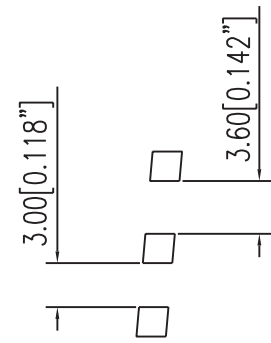

VIEWING DIRECTION

## SPECIFICATIONS

FRONT POLARIZER : TRANSMISSIVE,ADHESIVE (68.90mm X 29.50mm)  
 BACK POLARIZER : TRANSFLECTIVE,ADHESIVE (68.90mm X 29.50mm)  
 STORAGE TEMP :  $-30^\circ\text{C}$  TO  $+80^\circ\text{C}$   
 OPERATING TEMP :  $-20^\circ\text{C}$  TO  $+80^\circ\text{C}$   
 VIEWING DIRECTION : 6 O'CLOCK  
 DRIVE CONDITION : STATIC, 5.0 V  
 DISPLAY MODE : TN, POSITIVE MODE  
 CUSTOMER P/N : 4-DIGIT LCD PANEL

SCALE: N.T.S.		 <b>Intelligent Display Solutions</b> <a href="http://www.i-lcd.com">www.i-lcd.com</a> <a href="mailto:info@i-lcd.com">info@i-lcd.com</a>
SHEET: 1 OF 2		
GENERAL TOL. 0.20 MM	UNITS MM	
APPROVALS	DATE	PART NUMBER :
APP		TLDP-4001-01
CHK		
DWN		

SCALE: N.T.S.	
SHEET: 2 OF 2	
GENERAL TOL. 0.20 MM	UNITS MM
APPROVALS	DATE
APP	
CHK	
DWN	

**Intelligent Display Solutions**

[www.i-lcd.com](http://www.i-lcd.com)

[info@i-lcd.com](mailto:info@i-lcd.com)

PART NUMBER :  
TLDP-4001-01