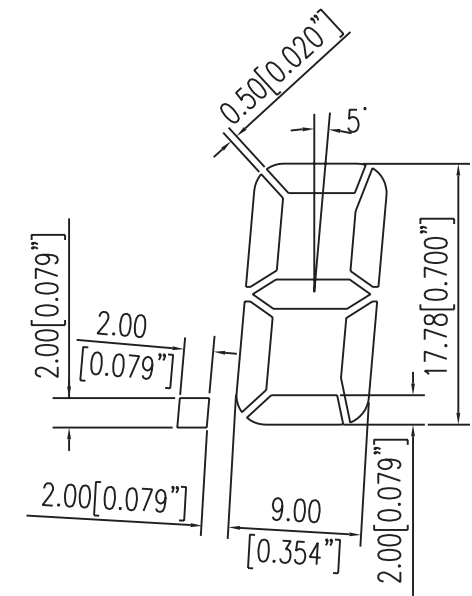

VIEWING DIRECTION

## SPECIFICATIONS

FRONT POLARIZER : TRANSMISSIVE,ADHESIVE (68.90mm X 29.50mm)  
 BACK POLARIZER : TRANSFLECTIVE,ADHESIVE (68.90mm X 29.50mm)  
 STORAGE TEMP :  $-30^\circ\text{C}$  TO  $+80^\circ\text{C}$   
 OPERATING TEMP :  $-20^\circ\text{C}$  TO  $+80^\circ\text{C}$   
 VIEWING DIRECTION : 6 O'CLOCK  
 DRIVE CONDITION : STATIC, 5.0 V  
 DISPLAY MODE : TN, POSITIVE MODE  
 CUSTOMER P/N : 4-DIGIT LCD PANEL

SCALE: N.T.S.		 <b>Intelligent Display Solutions</b> <a href="http://www.i-lcd.com">www.i-lcd.com</a> <a href="mailto:info@i-lcd.com">info@i-lcd.com</a>
SHEET: 1 OF 2		
GENERAL TOL. 0.20 MM	UNITS MM	
APPROVALS	DATE	PART NUMBER :
APP		TLDP-4001-01
CHK		
DWN		

SCALE: N.T.S.	
SHEET: 2 OF 2	
GENERAL TOL. 0.20 MM	UNITS MM
APPROVALS	DATE
APP	
CHK	
DWN	

**Intelligent Display Solutions**

[www.i-lcd.com](http://www.i-lcd.com)

[info@i-lcd.com](mailto:info@i-lcd.com)

PART NUMBER :  
TLDP-4001-01