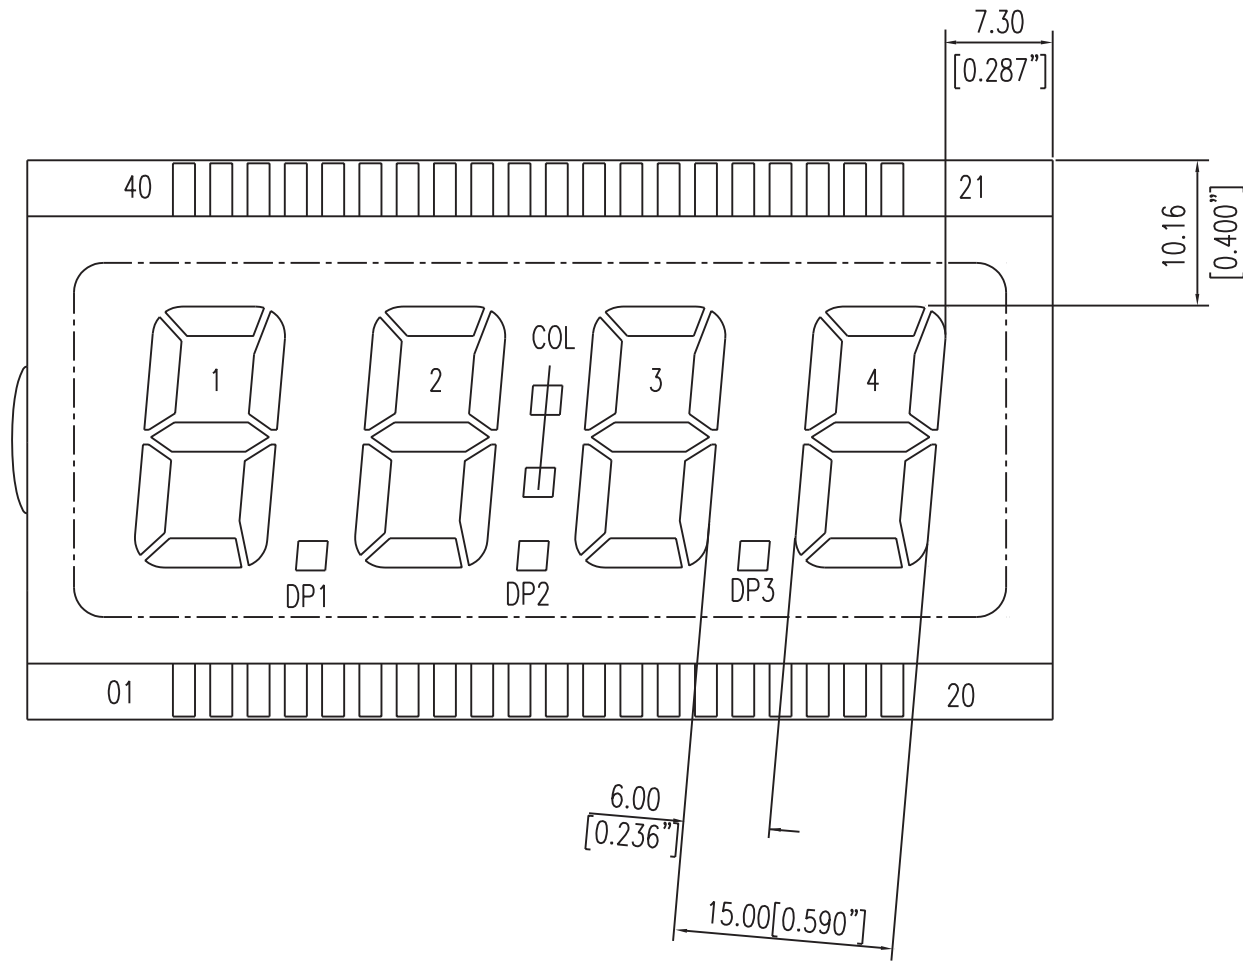

VIEWING DIRECTION

## SPECIFICATIONS

FRONT POLARIZER : TRANSMISSIVE,ADHESIVE (68.90mm X 29.50mm)  
 BACK POLARIZER : TRANSFLECTIVE,ADHESIVE (68.90mm X 29.50mm)  
 STORAGE TEMP :  $-30^\circ\text{C}$  TO  $+80^\circ\text{C}$   
 OPERATING TEMP :  $-20^\circ\text{C}$  TO  $+80^\circ\text{C}$   
 VIEWING DIRECTION : 6 O'CLOCK  
 DRIVE CONDITION : STATIC, 5.0 V  
 DISPLAY MODE : TN, POSITIVE MODE  
 CUSTOMER P/N : 4-DIGIT LCD PANEL

SCALE: N.T.S.		 <b>Intelligent Display Solutions</b> <a href="http://www.i-lcd.com">www.i-lcd.com</a> <a href="mailto:info@i-lcd.com">info@i-lcd.com</a>
SHEET: 1 OF 2		
GENERAL TOL. 0.20 MM	UNITS MM	
APPROVALS	DATE	PART NUMBER :
APP		TLDP-4001-01
CHK		
DWN		

SCALE: N.T.S.	
SHEET: 2 OF 2	
GENERAL TOL. 0.20 MM	UNITS MM
APPROVALS	DATE
APP	
CHK	
DWN	

**Intelligent Display Solutions**

[www.i-lcd.com](http://www.i-lcd.com)

[info@i-lcd.com](mailto:info@i-lcd.com)

PART NUMBER :  
TLDP-4001-01